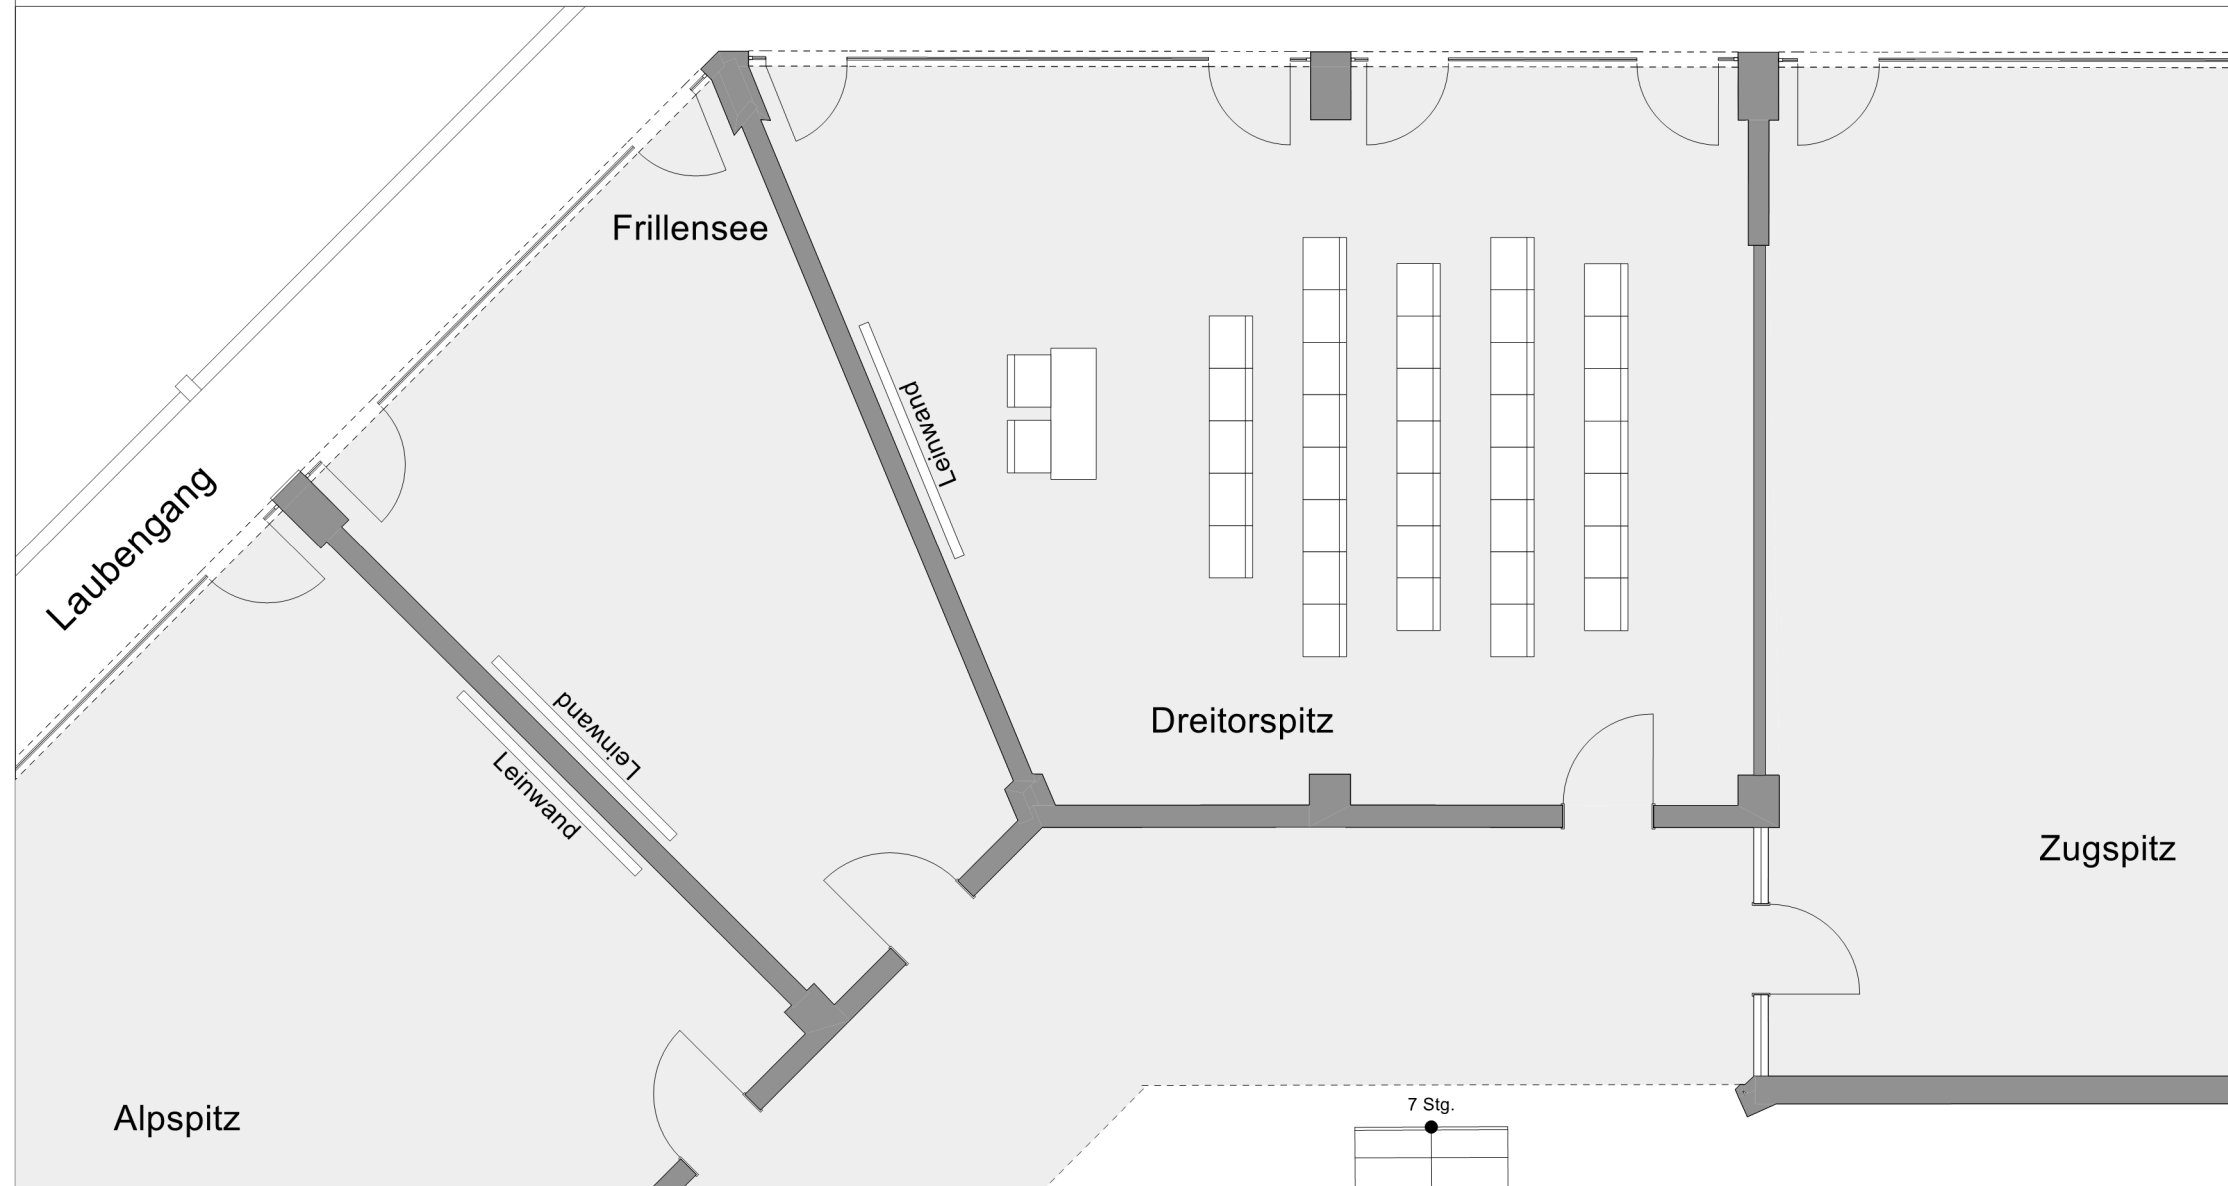

HOTEL AM BADERSEE
ZUGSPITZDORF GRAINAU

Floor:
Floor 3

Room:
Dreiterspitz

Setup:
Row seating

Persons:
36 Persons

Dream away, breathe in the atmosphere, be inspired and indulge your senses.
Welcome to Hotel am Badersee.